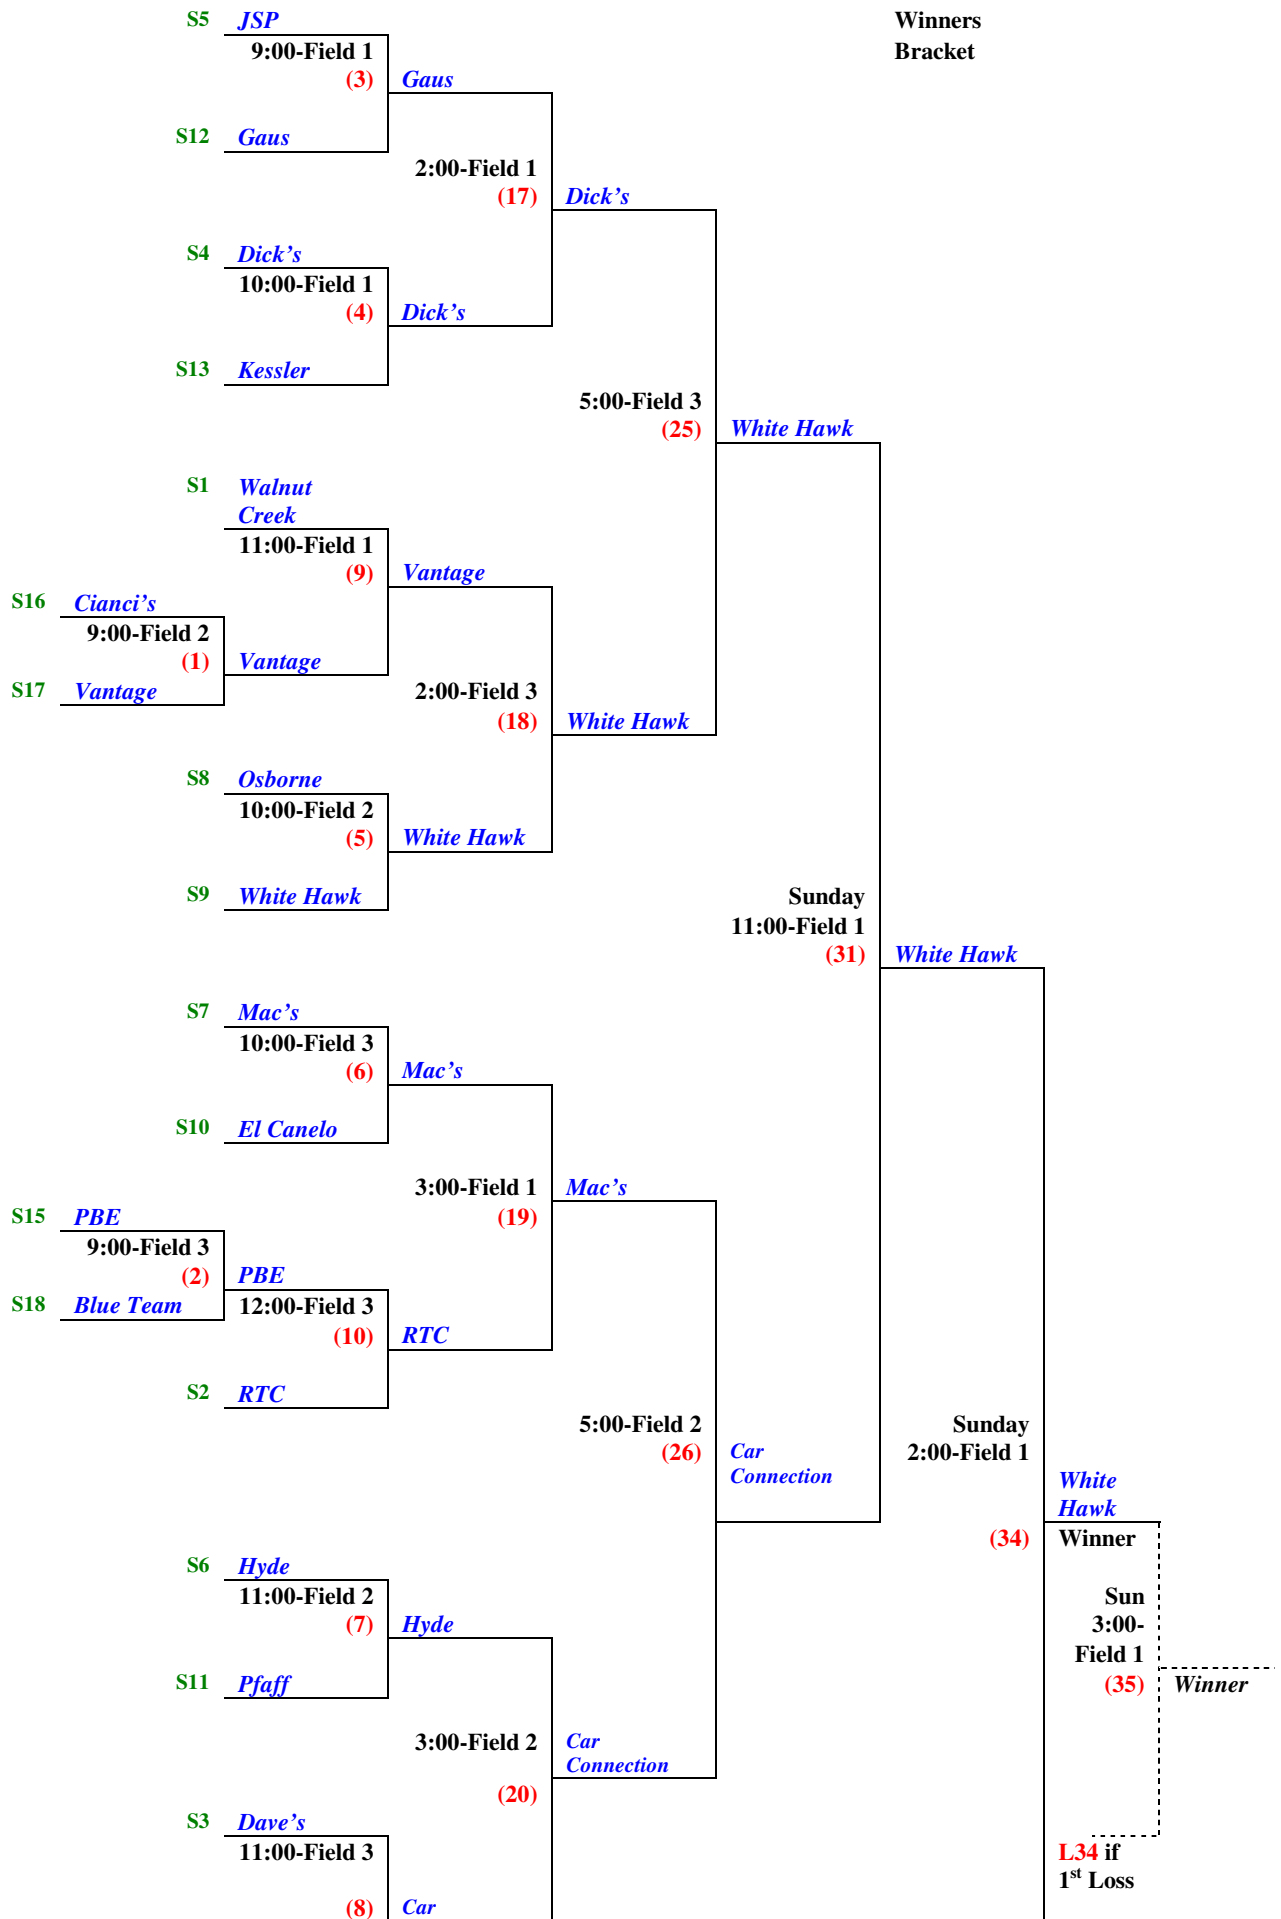

## 2010 Greenville Memorial Day Weekend Tournament

S14 *Car Connection*

L31 *Car Connection*

Losers Bracket