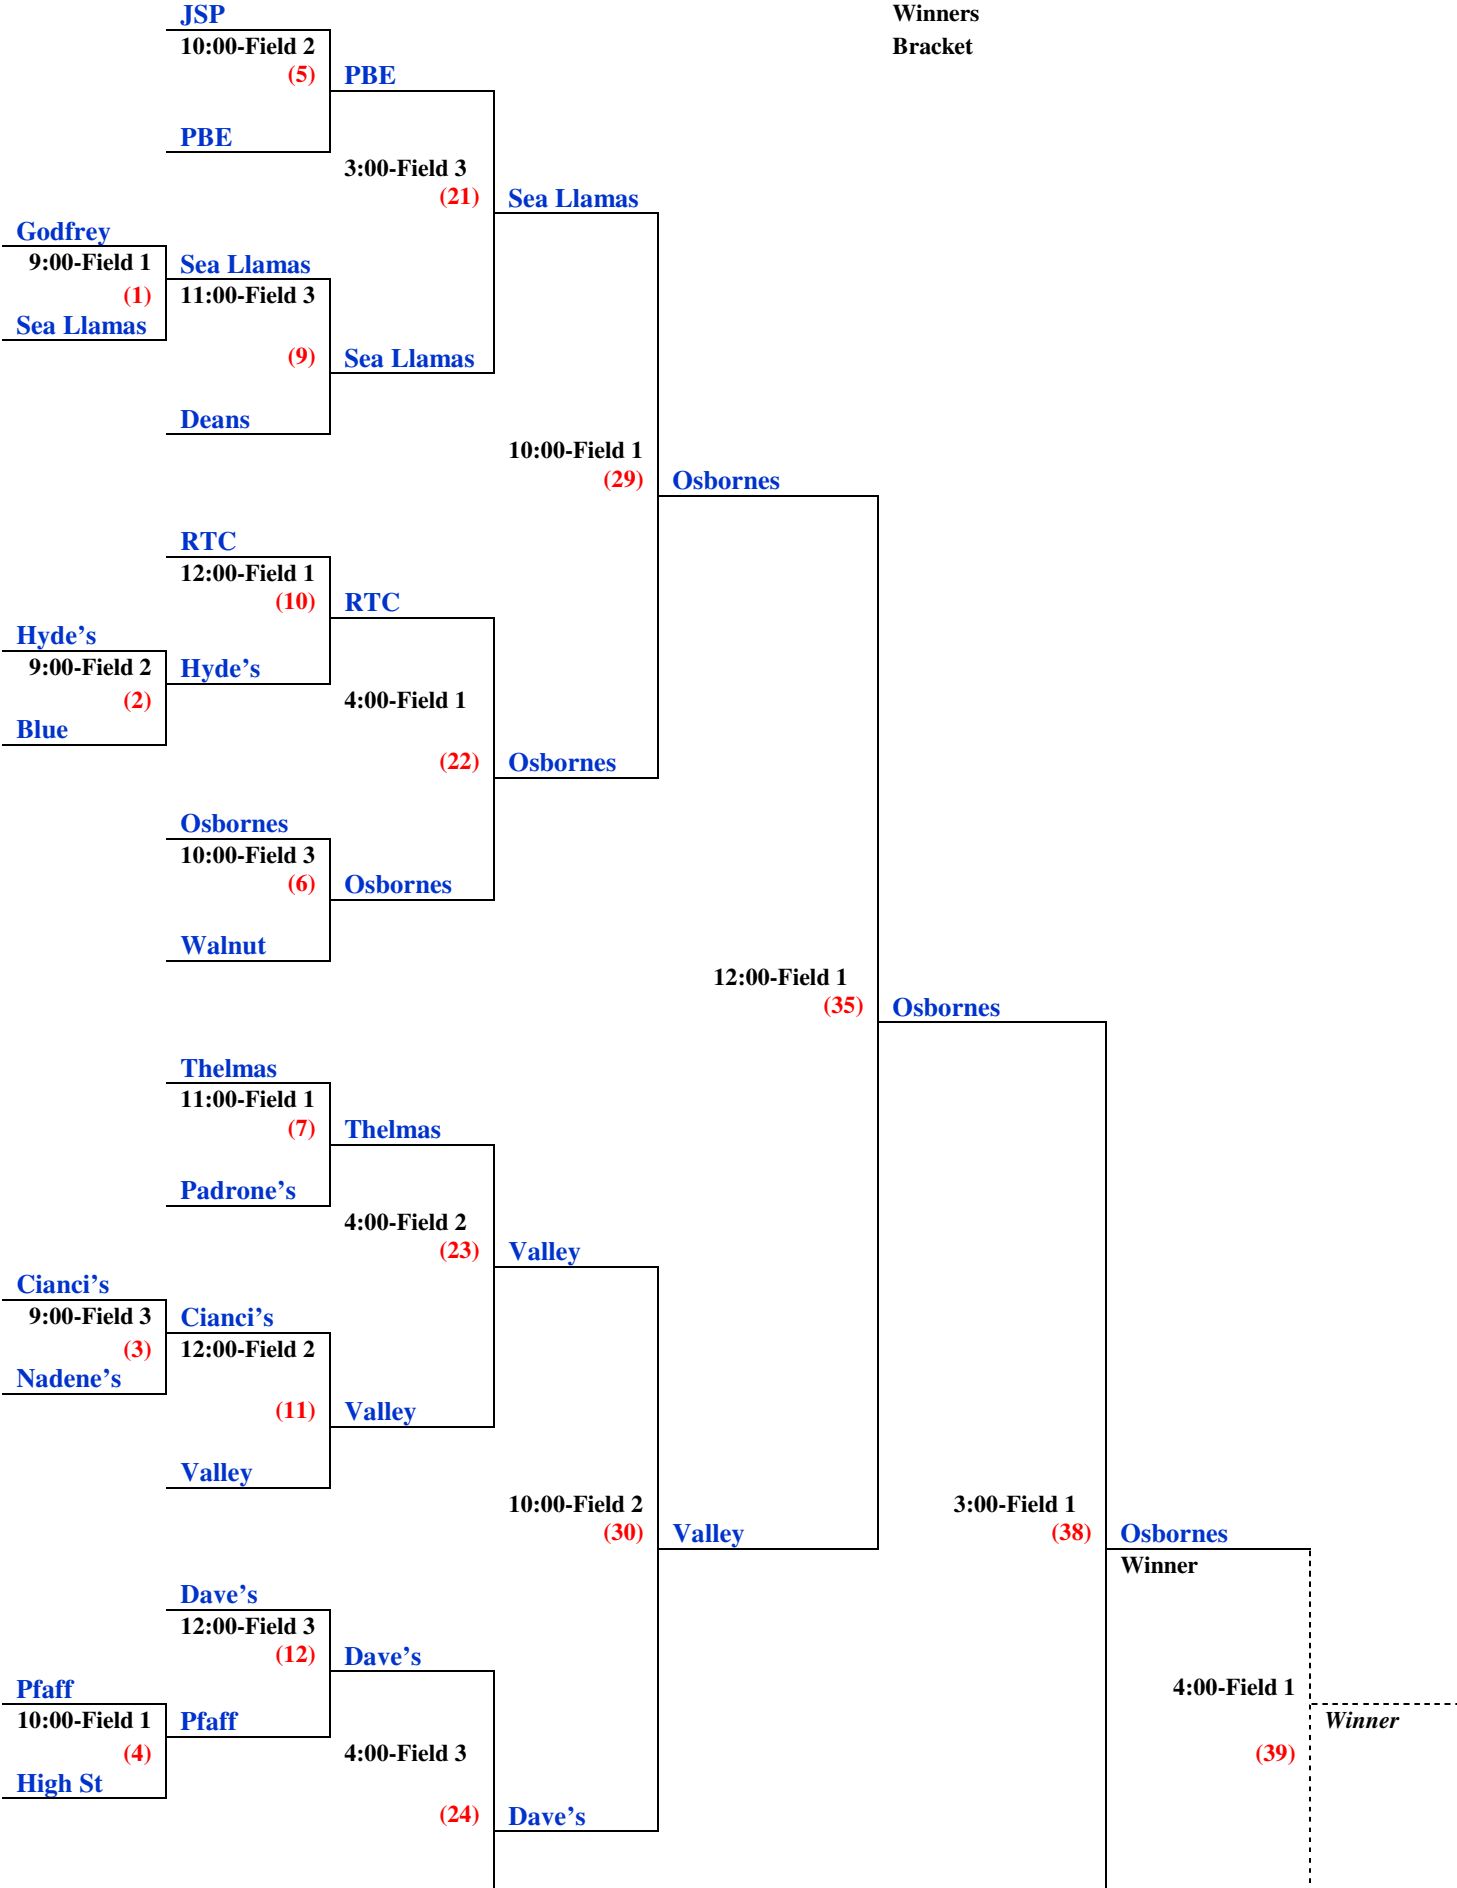

Winners
Bracket

L38
 if 1st Loss