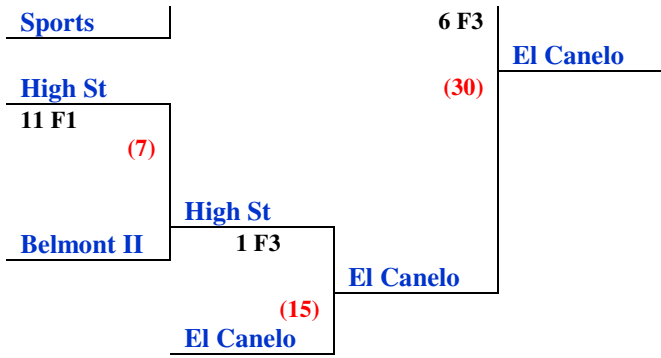

2011 Greenville Memorial Weekend Tourney

Winners
Bracket

L44 El Canelo
 If 1st loss