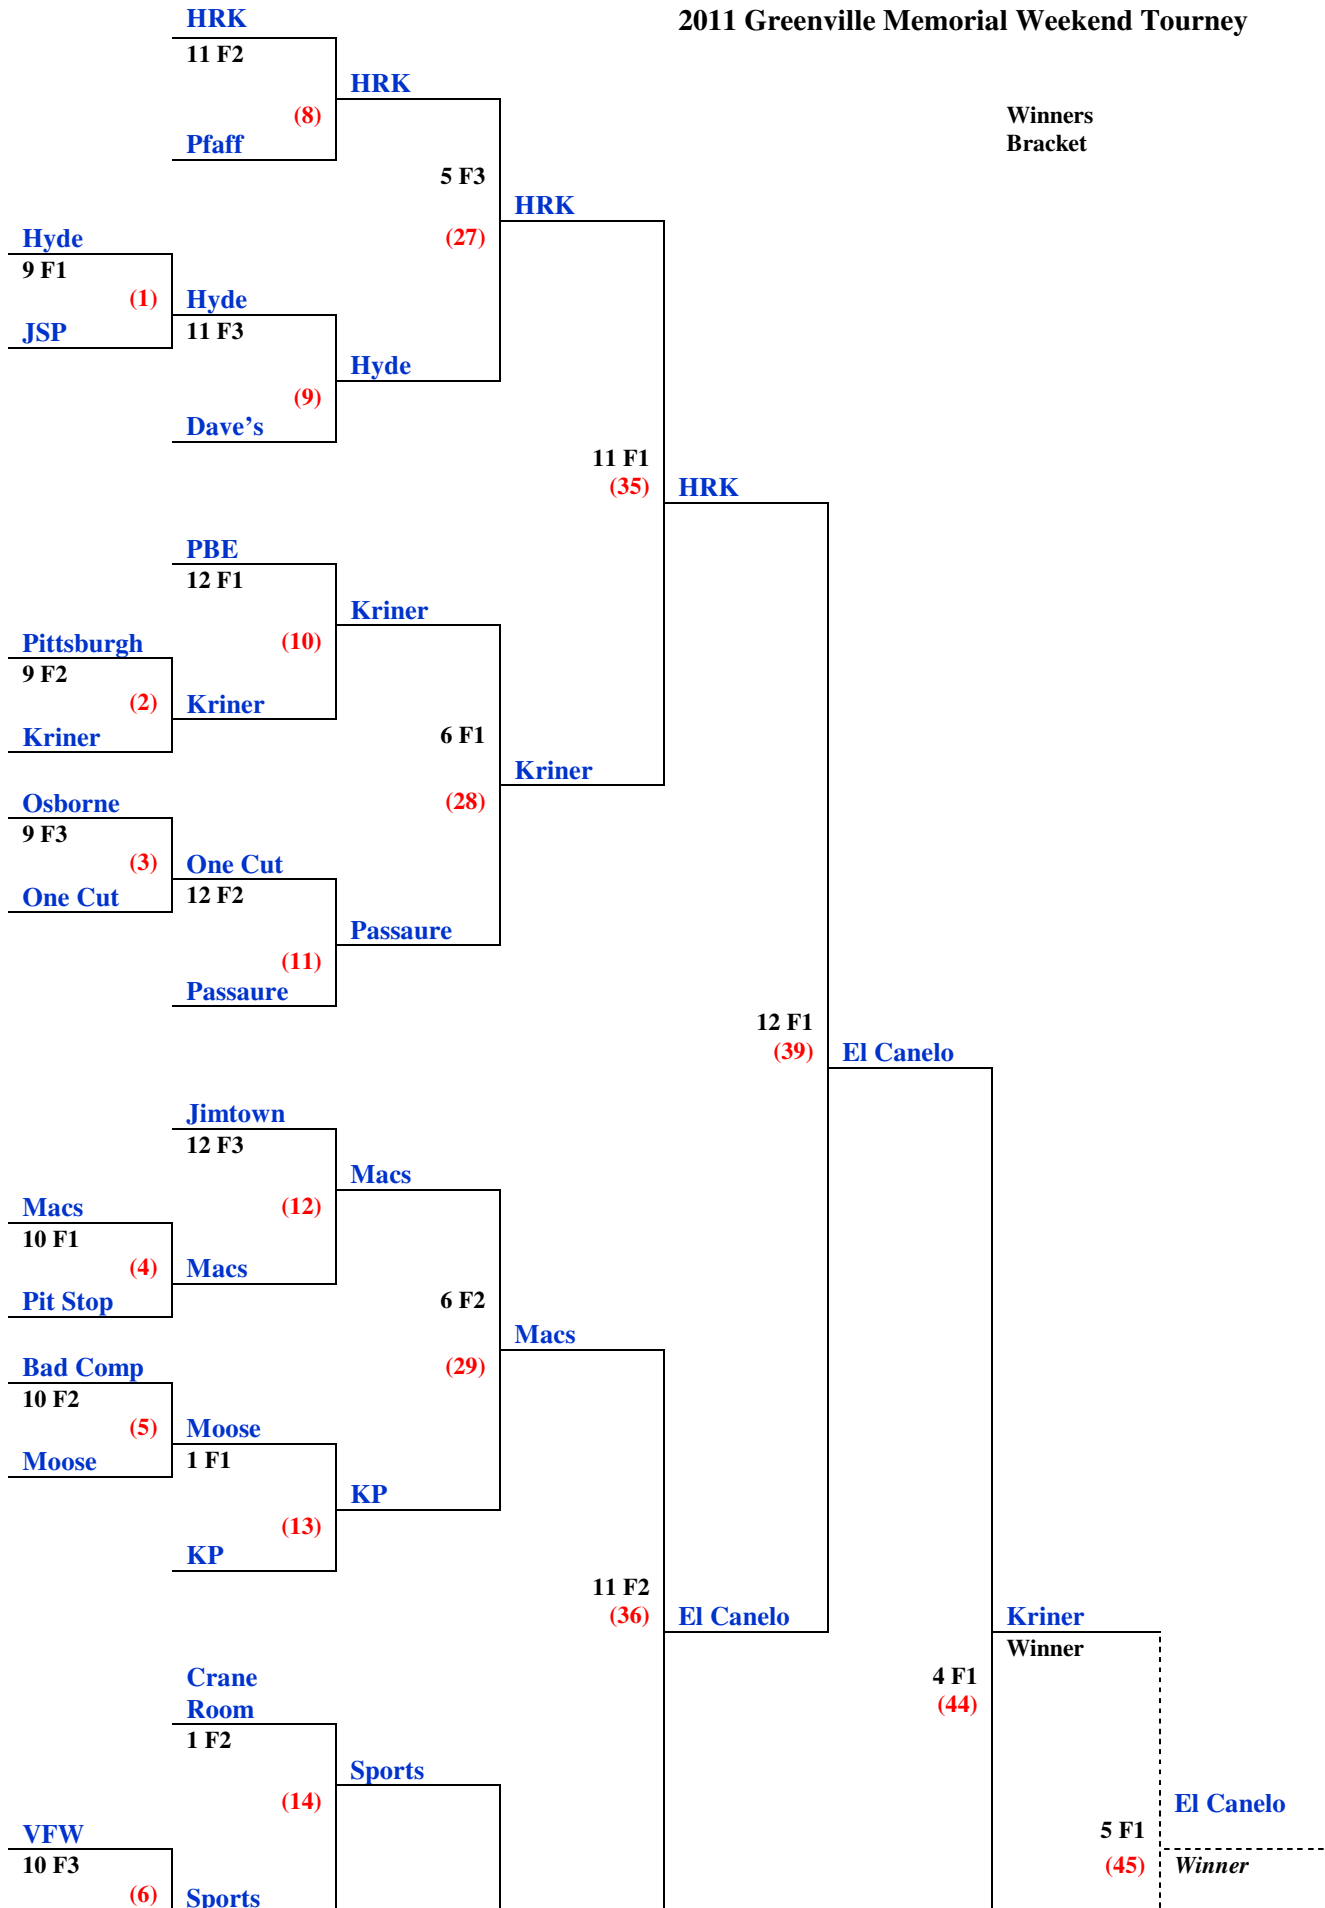

2011 Greenville Memorial Weekend Tourney

Winners
Bracket

L44 El Canelo
 If 1st loss